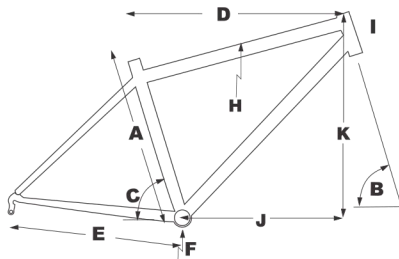

### FEATURES

- 27 Speeds
- 6061 Alloy Custom Formed Frame
- Shimano 3x9 Drive Train
- Bengal Mechanical Disc Brakes

#### NEW MODEL FOR 2015

MSRP: \$

PART #	MODEL	SIZE	COLOR
95-170-001	4 Season 500	15	Matte Black
95-170-002	4 Season 500	17	Matte Black
95-170-003	4 Season 500	19	Matte Black
95-170-004	4 Season 500	21	Matte Black

### GEOMETRY

SIZE	A s/t c-t	B h/t°	C s/t°	D t/t effectv	E c/s	F BB Height	H s.o.	I h/t L	J Reach	K Stack
15"	381 / 15	68.5°	73°	583 / 23	475 / 18.7	310 / 12.2	700 / 27.6	115 / 4.5	401 / 15.8	595 / 23.4
17"	432 / 17	68.5°	73°	602 / 23.7	475 / 18.7	310 / 12.2	740 / 29.1	135 / 5.3	414 / 16.3	612 / 24.1
19"	483 / 19	68.5°	73°	622 / 24.5	475 / 18.7	310 / 12.2	778 / 30.6	155 / 6.1	428 / 16.9	631 / 24.8
21"	533 / 21	68.5°	73°	640 / 25.2	475 / 18.7	310 / 12.2	819 / 32.2	175 / 6.9	440 / 17.3	649 / 25.6

### BIKE SPECS

Frame	Alloy 6061 w/Custom Formed TT, Replaceable Derailleur Hanger
Rear Shock	N/A
Fork	Full CrMO Straight Blade
Headset	Threadless 1-1/8, Zero Stack
Rims	Alloy 80mm, Drilled
Hub, Front	KT Alloy Disc, QR
Hub, Rear	KT Alloy Disc, Cassette, QR
Tires	Knobby 26x4.0, 60tpi
Spokes	14G Black, 32X32
Derailleur, Front	Shimano FD661 SLX
Derailleur, Rear	Shimano RD-M370
Shifters	Shimano SL-M370 Trigger
Chain	KMC X9 W/Missing Link
Crankset	Shimano FC371, 44/32/22, 15: 170, 17-21: 175
BB	Cartridge Bearing
Freewheel / Cassette	Shimano HG200-9, 11-34T, 9-speed
Pedals	VP 530 Alloy Platform
Seatpost	KHS Alloy Micro-adjust, 31.6X350mm
Saddle	KHS Sport Dual Density
Handlebar	Alloy Flat Riser, 31.8X700
Stem	Alloy 3D Forged, Threadless 4-bolt 15-17: 80, 19: 90, 21: 100
Grips	Q2 Lock-ON
Brake Levers	Tekro Alloy
Brakes	Bengal MB606, Mechanical Disc, 180/160mm Rotors
Color	Matte Black
Frame Size	15, 17, 19, 21